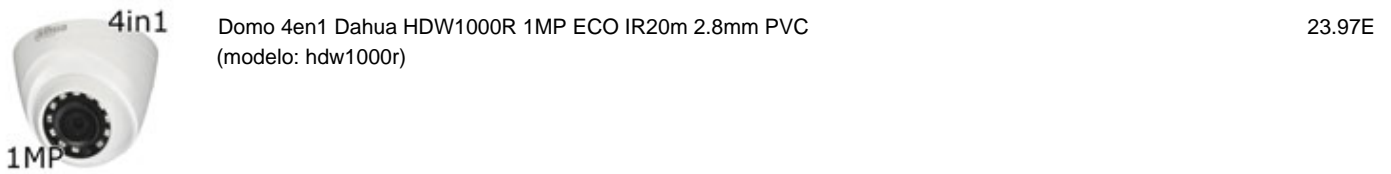

Cámaras HDCVI -> Domo 1MP