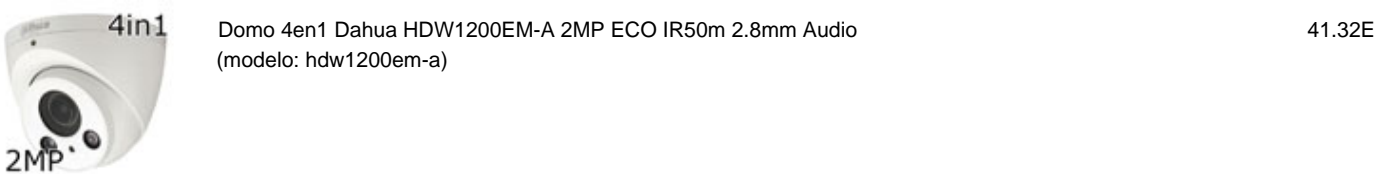

Cámaras HDCVI -> Domo 2MP