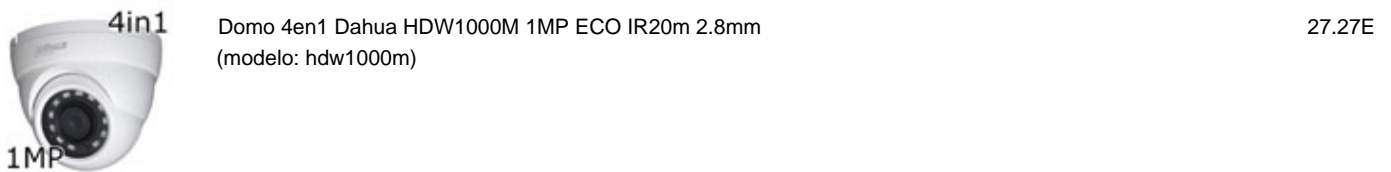

Cámaras HDCVI -> Domo 1MP